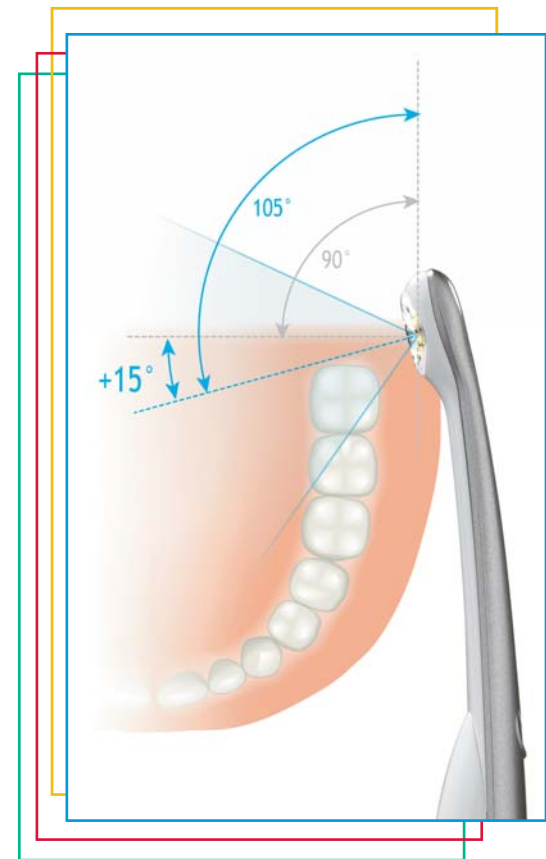

## Easier communication

The SOPRO 617 Color Line makes the communication with the patient simpler. The high quality, natural images speak for themselves...

## Handy ergonomics

The 105° angle of view of the SOPRO 617 Color line handpiece allows an easier exploration of the distal areas of the patient's mouth.